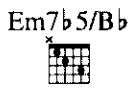

pick up your feet, —   jin - gle a - round the clock.   Mix and min - gle in a