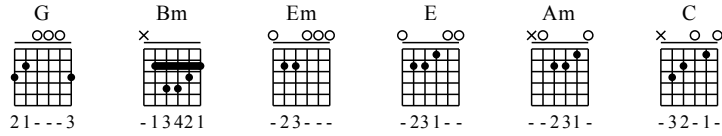

Kiss Good Bye - G Major

GuitarTAB arranged by Handoyo

Website : www.handoyomia.com

Make a donation to get the complete GuitarTAB

Moderate ♩ = 65

Make a donation to get the complete GuitarTAB

8 slide to 10

1

let ring

8-7 10 7-7-8-7 10-8 7-8-8-10-8 10-8 7-8 8-7-8 8

7 9 9 9 8

5

let ring

G Bm

7-8-7 8 3 0-3-3-0 0-3-3-0 3-3 3-3-3-3-0 0

0 0 0 0 4 4 4 3-5 3-3-3 4