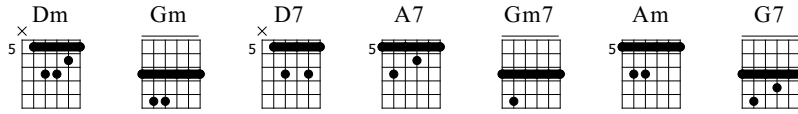

Moonflower

Flor de Luna

Santana

Moonflower

Standard tuning

♩ = 130

0:00, 0:23

E-Gt