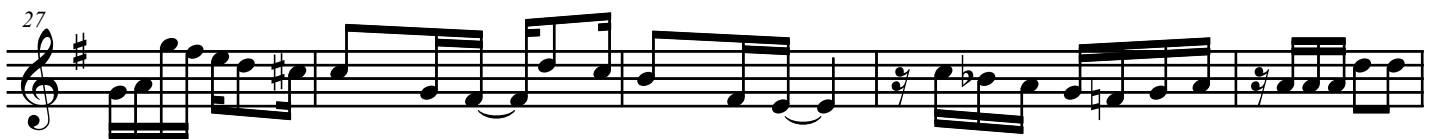

Batida diferente

Durval Ferreira

42

Musical staff 1: Treble clef, key signature of one sharp (F#), starting at measure 42. The melody consists of eighth and sixteenth notes with various accidentals.

47

Musical staff 2: Treble clef, key signature of one sharp (F#), starting at measure 47. The melody continues with eighth and sixteenth notes.

53

Musical staff 3: Treble clef, key signature of one sharp (F#), starting at measure 53. The melody continues with eighth and sixteenth notes.

59

Musical staff 4: Treble clef, key signature of one sharp (F#), starting at measure 59. The melody continues with eighth and sixteenth notes.

64

Musical staff 5: Treble clef, key signature of one sharp (F#), starting at measure 64. The melody continues with eighth and sixteenth notes, ending with a double bar line.