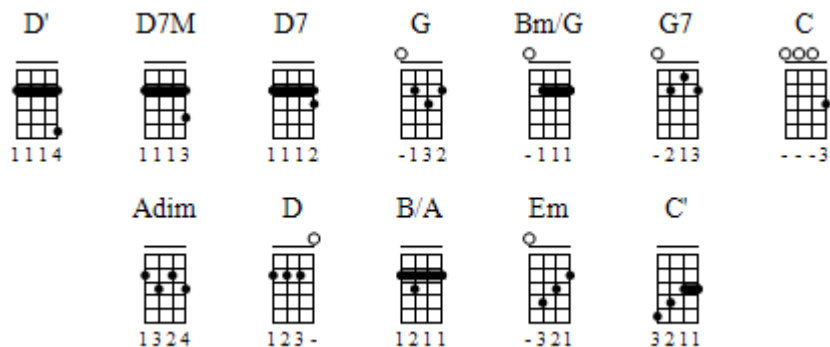

## Brandi Carlile

① = A    ③ = C  
② = E    ④ = G

### BRIDGE

Em C  
It's only you that my heart desires  
D G G7M  
Only you alone can know my pain  
Em C  
All along you were sitting there  
D B7  
Folding pages for your paper chain

## BRIDGE

Em                    C  
It's only you that my heart desires  
D                    G            G7M  
Only you alone can break my fall  
Em                    C  
I pace the floor and wish for you more  
D                    B7  
While you were dreaming with your paper dolls

## VERSE 3

G            G7M  
Poor dear, out here  
G7                    C  
Everybody stumbles on fear  
Adim            G  
Who cares if you're scared  
D                    D7  
Everyone is on their own  
G  
Oh dear